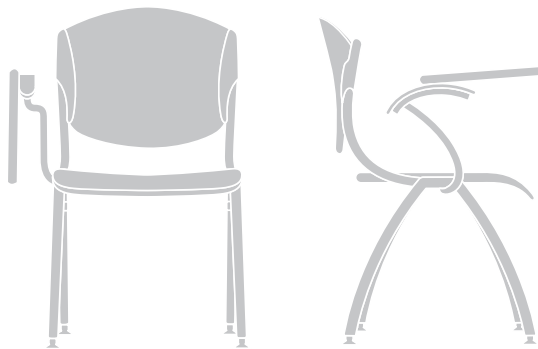

Sira

Multi-purpose chair, stackable with hook attachment.

Beech plywood back and seat, 11 mm thick, with natural lacquer.

Padded and upholstered chair with beech and poplar plywood interior. Non-deformable flexible polyurethane padding. Tubular steel frame, Ø 25 mm, with 4 legs and self-levelling end glides.

Steel armrest frame with black polypropylene arm pads. Anti-panic writing table with black laminate finish, attached to armrest with an aluminium articulated joint.

cleaning and maintenance

Looking after

Wash with a wet and slightly wrung, soft cloth then dry with another soft, dry and clean cloth.

Looking after fabrics

Do not brush, clean regularly with a vacuum cleaner.

product information

All the materials used for the product can be recycled. When you have finished with the padding in CI IIM are only available on request. Do not use naked flames or lit cigarettes near upholstery. The manufacturer reserves the right to make any modifications to the product without prior notice.

intended use

A single chair for the office in addition to the operator's chair. The visitor's chair is used for meetings and consultations, or for activities such as reading, writing and waiting.

warning

You must not:- stand on the chair- place the chair near steps, windowsills, windows in the presence of children, who could climb onto the chair and consequently fall.

guarantee conditions

Emmegi guarantees this product for 5 years, according to the following conditions:a) During the first six

months, any repairs necessary due to manufacturing faults are made free of charge and any transport is entirely free of charge.b) From the 7th to the 30th month, repairs are all free of charge and the customer is only charged for transport.c) From the 31st to the 60th month, spare parts are supplied free of charge and the customer is only charged for transport and labour costs.

The covers, wheels and glides are not covered by the guarantee. The guarantee is effective from the moment the material leaves our factory. EMMEGI will not apply the guarantee if the chair is used incorrectly or if it is mishandled in any manner by third parties.